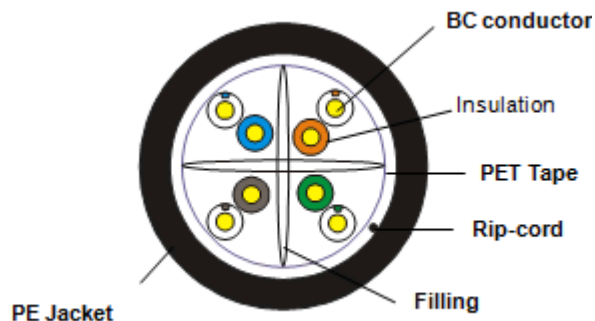

## Application & standards

For outdoor installation and direct burial. As the cable is without gel, it's recommended to pull the cable into at buried conduit.

- Application: Ethernet 10Base-T, 100Base-TX, 1000Base-T Gigabit, Token Ring, 622Mbps ATM, 155 Mbps ATM.
- Standards: ISO/IEC 11801, EN-50173, TIA568-C.2, YD/T1019
- UV Resistance: Yes
- Segregation class: B in accordance to EN50174-2
- CPR: Class Fca, EN-50575

## Cable construction

- Conductor: Solid Bare Copper Wire Nom.OD = 0,55mm (AWG23) +/-0,005
- Conductor Insulation: HDPE, Diameter = 0,98 +/-0,03mm
- Sheath thickness: 0,6 mm +/-0,05
- Outer Diameter: 6,4mm +/-0,4
- Sheath material: LDPE, RoHS Compliant
- Sheath Color: Black
- Sheath printing: Letter height 3,0mm +/-0,3 "Description + batchno. + meter marking"
- Core Color pair1: White-blue / blue
- Core Color pair2: White-Orange/ Orange
- Core Color pair3: White-Green / Green
- Core Color pair4: White-Brown / brown

## Mecanical Charateristics

- Bending Radius: 4 x cable O.D. without load / 8 x cable O.D. with load
- Rip Cord: Yes
- Drain Wire: No
- Temperature Range: During Operation: -40°C - +75°C / During Installation: -20°C - +50°C
- Netto weight: 11,9 kg/305 mtr. - 19,5 kg/500 mtr.
- Brutto weight: 12,7 kg/305 mtr - 21,5 kg/500 mtr.
- Pull Force: 100N