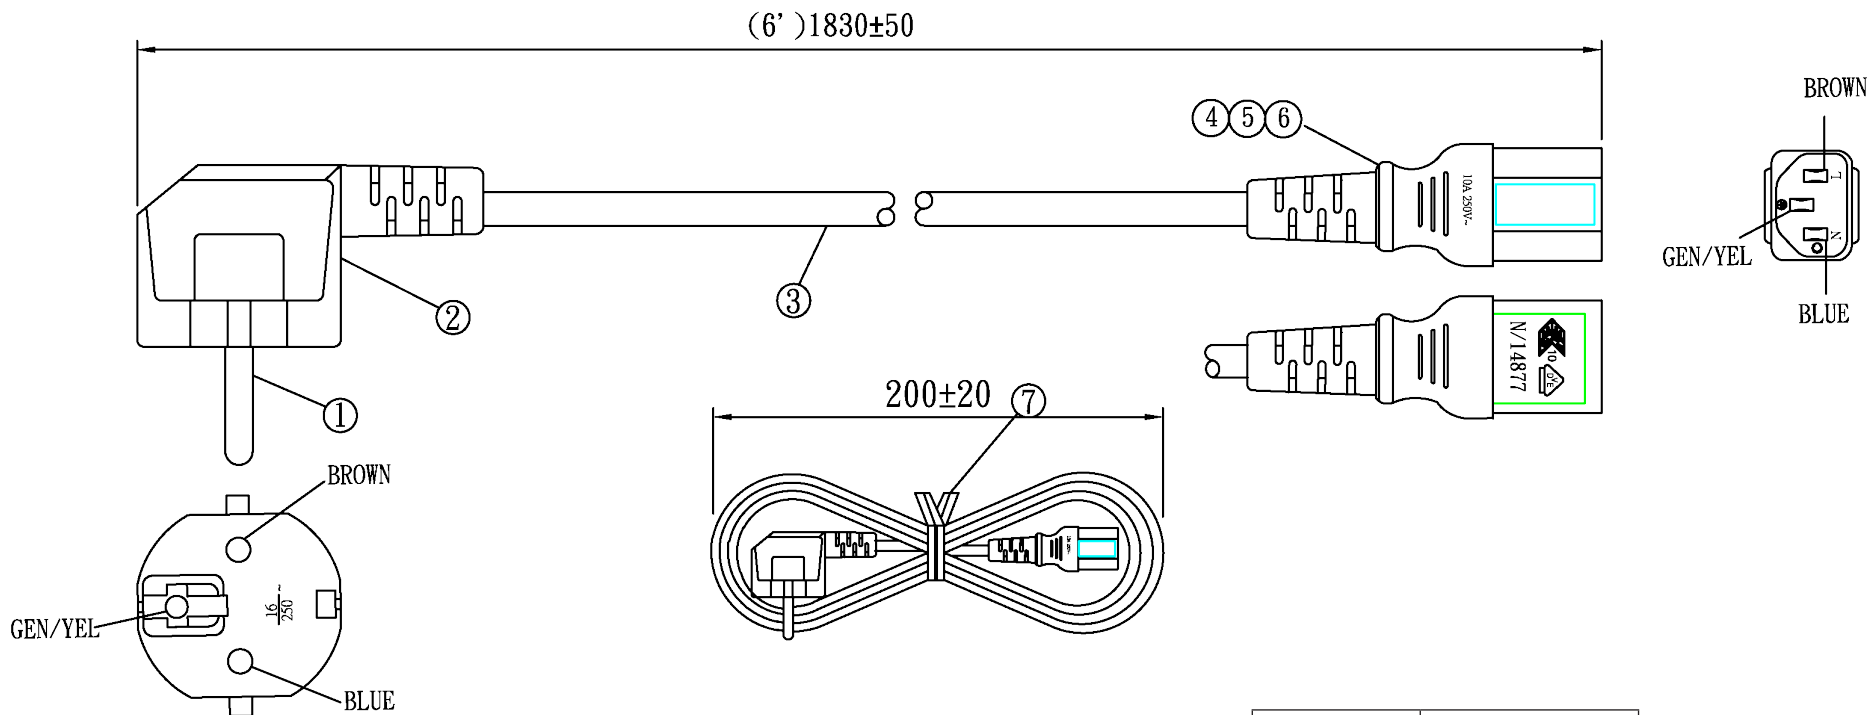

Power Cord Schuko CEE 7/7 - IEC 60320 C13
length 1.8 m, colours blue / yellow / green / orange / red / white

7	Cable tie	1	
6	IEC60320 C13 outer body	1	PVC blue/yellow/green/orange/red/white
5	IEC60320 C13 inner body	1	
4	Terminal 97740	3	
3	H05VV-F 3x0.75 mm ²	1.8 m	PVC blue/yellow/green/orange/red/white
2	Schuko plug CEE7/7 outer body	1	PVC blue/yellow/green/orange/red/white
1	Schuko plug CEE7/7 inner body	1	
No.	Specification	Qty.	Remarks

Art.-No.	Type
EK588BL.1,8	Colour blue
EK588GE.1,8	Colour yellow
EK588GN.1,8	Colour green
EK588OR.1,8	Colour orange
EK588RT.1,8	Colour red
EK588WS.1,8	Colour white

Created MN	Date 24.09.12
Last rev. MN	Date 24.09.12

Power Cord Schuko - C13
blue/yellow/green/orange/red/white
EK588XX.Y

File: EK588XX_Y_ENG

**RoHS
compliant**