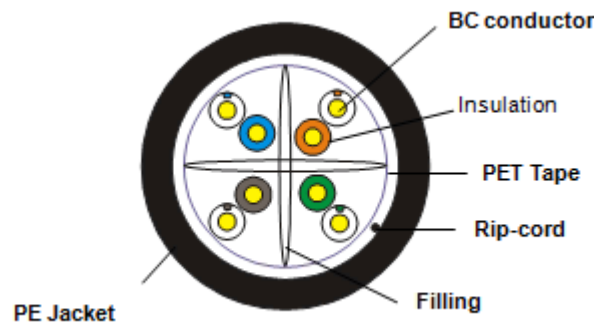

Installation Cable U/UTP Cat.6A, 4 pair
PE, Outdoor

Drawing no.
DK-IC6AUPEB

Application & standards

For outdoor installation and direct burial. As the cable is without gel, it's recommended to pull the cable into at buried conduit.

- Application: Ethernet 10Base-T, 100Base-TX, 1000Base-T Gigabit, 10G-Base-T, Token Ring, 622Mbps, ATM, 155 Mbps ATM.
- Standards: ISO/IEC 11801-1:2017, ISO/IEC11801-2:2017, EN-50173-1:2018, EN50173-2:2018, TIA568-C.2, YD/T1019
- UV Resistance: Yes
- Segregation class: B in accordance to EN50174-2
- CPR: Class Fca, EN-50575

Cable construction

- Conductor: Solid Bare Copper Wire Nom.OD = 0,565mm (AWG23) +/-0,005
- Conductor Insulation: HDPE, Diameter = 0,99 +/-0,03mm
- Sheath thickness: 0,55 mm +/-0,05
- Outer Diameter: 6,7mm +/-0,5
- Sheath material: LDPE (Complies with RoHS)
- Sheath Color: Black
- Sheath printing: Letter height 3,0mm +/-0,3 "Description + batchno. + meter marking"
- Core Color pair1: White-blue / blue
- Core Color pair2: White-Orange/ Orange
- Core Color pair3: White-Green / Green
- Core Color pair4: White-Brown / brown

Mecanical Charateristics

- Jacket properties: Before aging Tensile strenght (Mpa): ≥ 10.0 / Elongation(%): ≥ 350
- Aging period: (C° x hrs) 100°C x 24h x 10d
- After aging: Elongation(%) ≥ 300 - Cold bend (-20 \pm 2°C x 4h) : No visible cracks
- Bending Radius: 4 x cable O.D. without load / 8 x cable O.D. with load
- Rip Cord: Yes
- Drain Wire: No
- Temperature Range: During Operation: -40°C - +75°C / During Installation: -20°C - +50°C
- Netto weight: 12,3 kg/305 mtr.
- Brutto weight: 15,0 kg/305 mtr.
- Pull Force: 100N